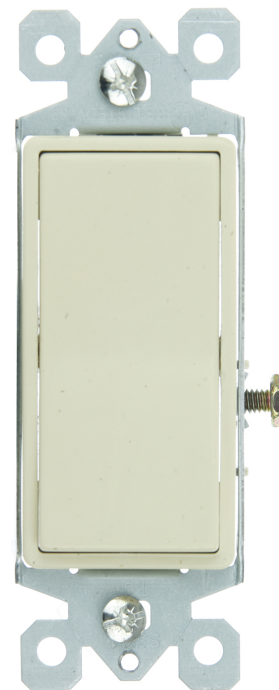

## Sunlite E510/CD On/Off Grounded Rocker Switch, Ivory

Rocker Switch

### **DESCRIPTION:**

Switch to a more visibly pleasing and accessible method of light control by employing Sunlite's grounded rocker light switches. These light switches are less prone to snagging, aesthetically and physically stand out less, and are much more accessible for those with physical ailments when compared to a traditional toggle switch.

### **FEATURES:**

- Ivory
- On/Off Grounded Rocker Switch
- Amp 15, Volts 120
- UL Listed
- E510/CD1